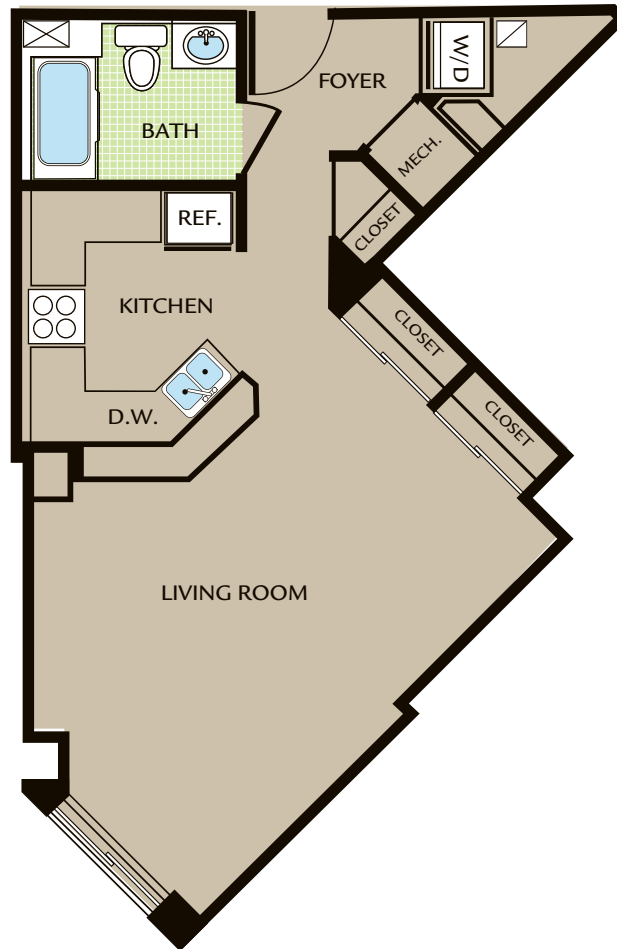

The Harmony Collection  
Studio, 1 Bath - 604 SF

\*All room dimensions are approximate. Features and finishes are subject to change without notice.